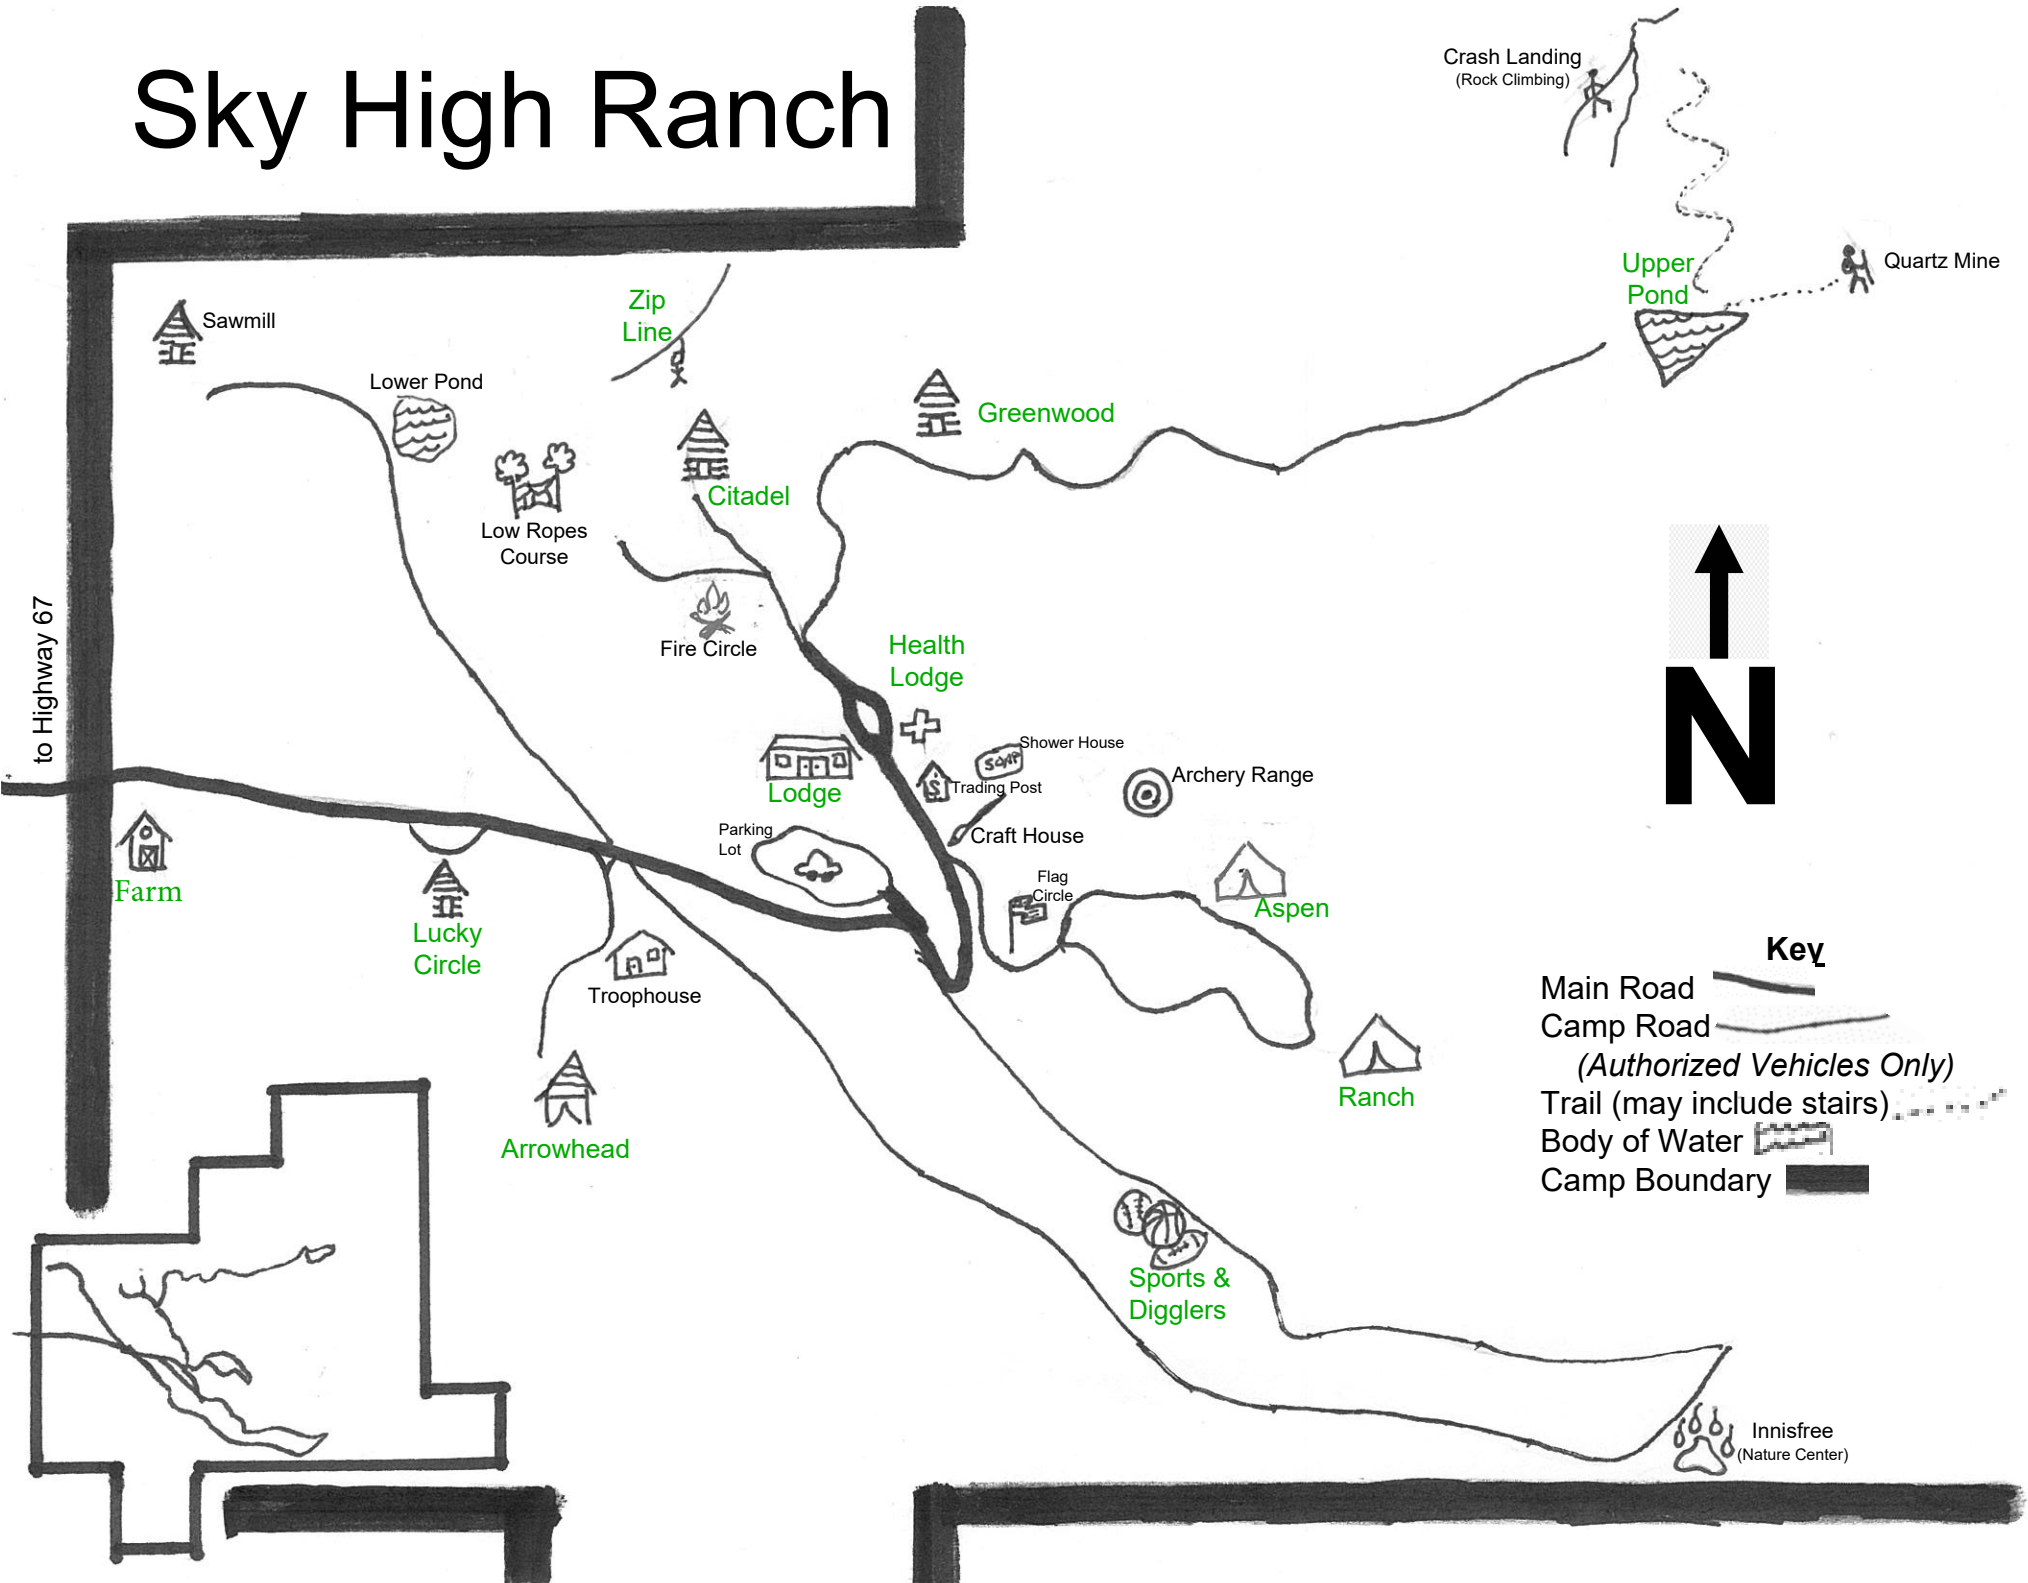

# Sky High Ranch

Crash Landing  
(Rock Climbing)

Upper  
Pond

Quartz Mine

Sawmill

Lower Pond

Zip  
Line

Greenwood

Citadel

Low Ropes  
Course

Fire Circle

Health  
Lodge

Lodge

Shower House

Archery Range

Trading Post

Craft House

Aspen

Farm

Lucky  
Circle

Parking  
Lot

Flag  
Circle

Ranch

Troophouse

Arrowhead

Sports &  
Digglers

Key

- Main Road 
- Camp Road 
- (Authorized Vehicles Only)
- Trail (may include stairs) 
- Body of Water 
- Camp Boundary 

Innisfree  
(Nature Center)

to Highway 67