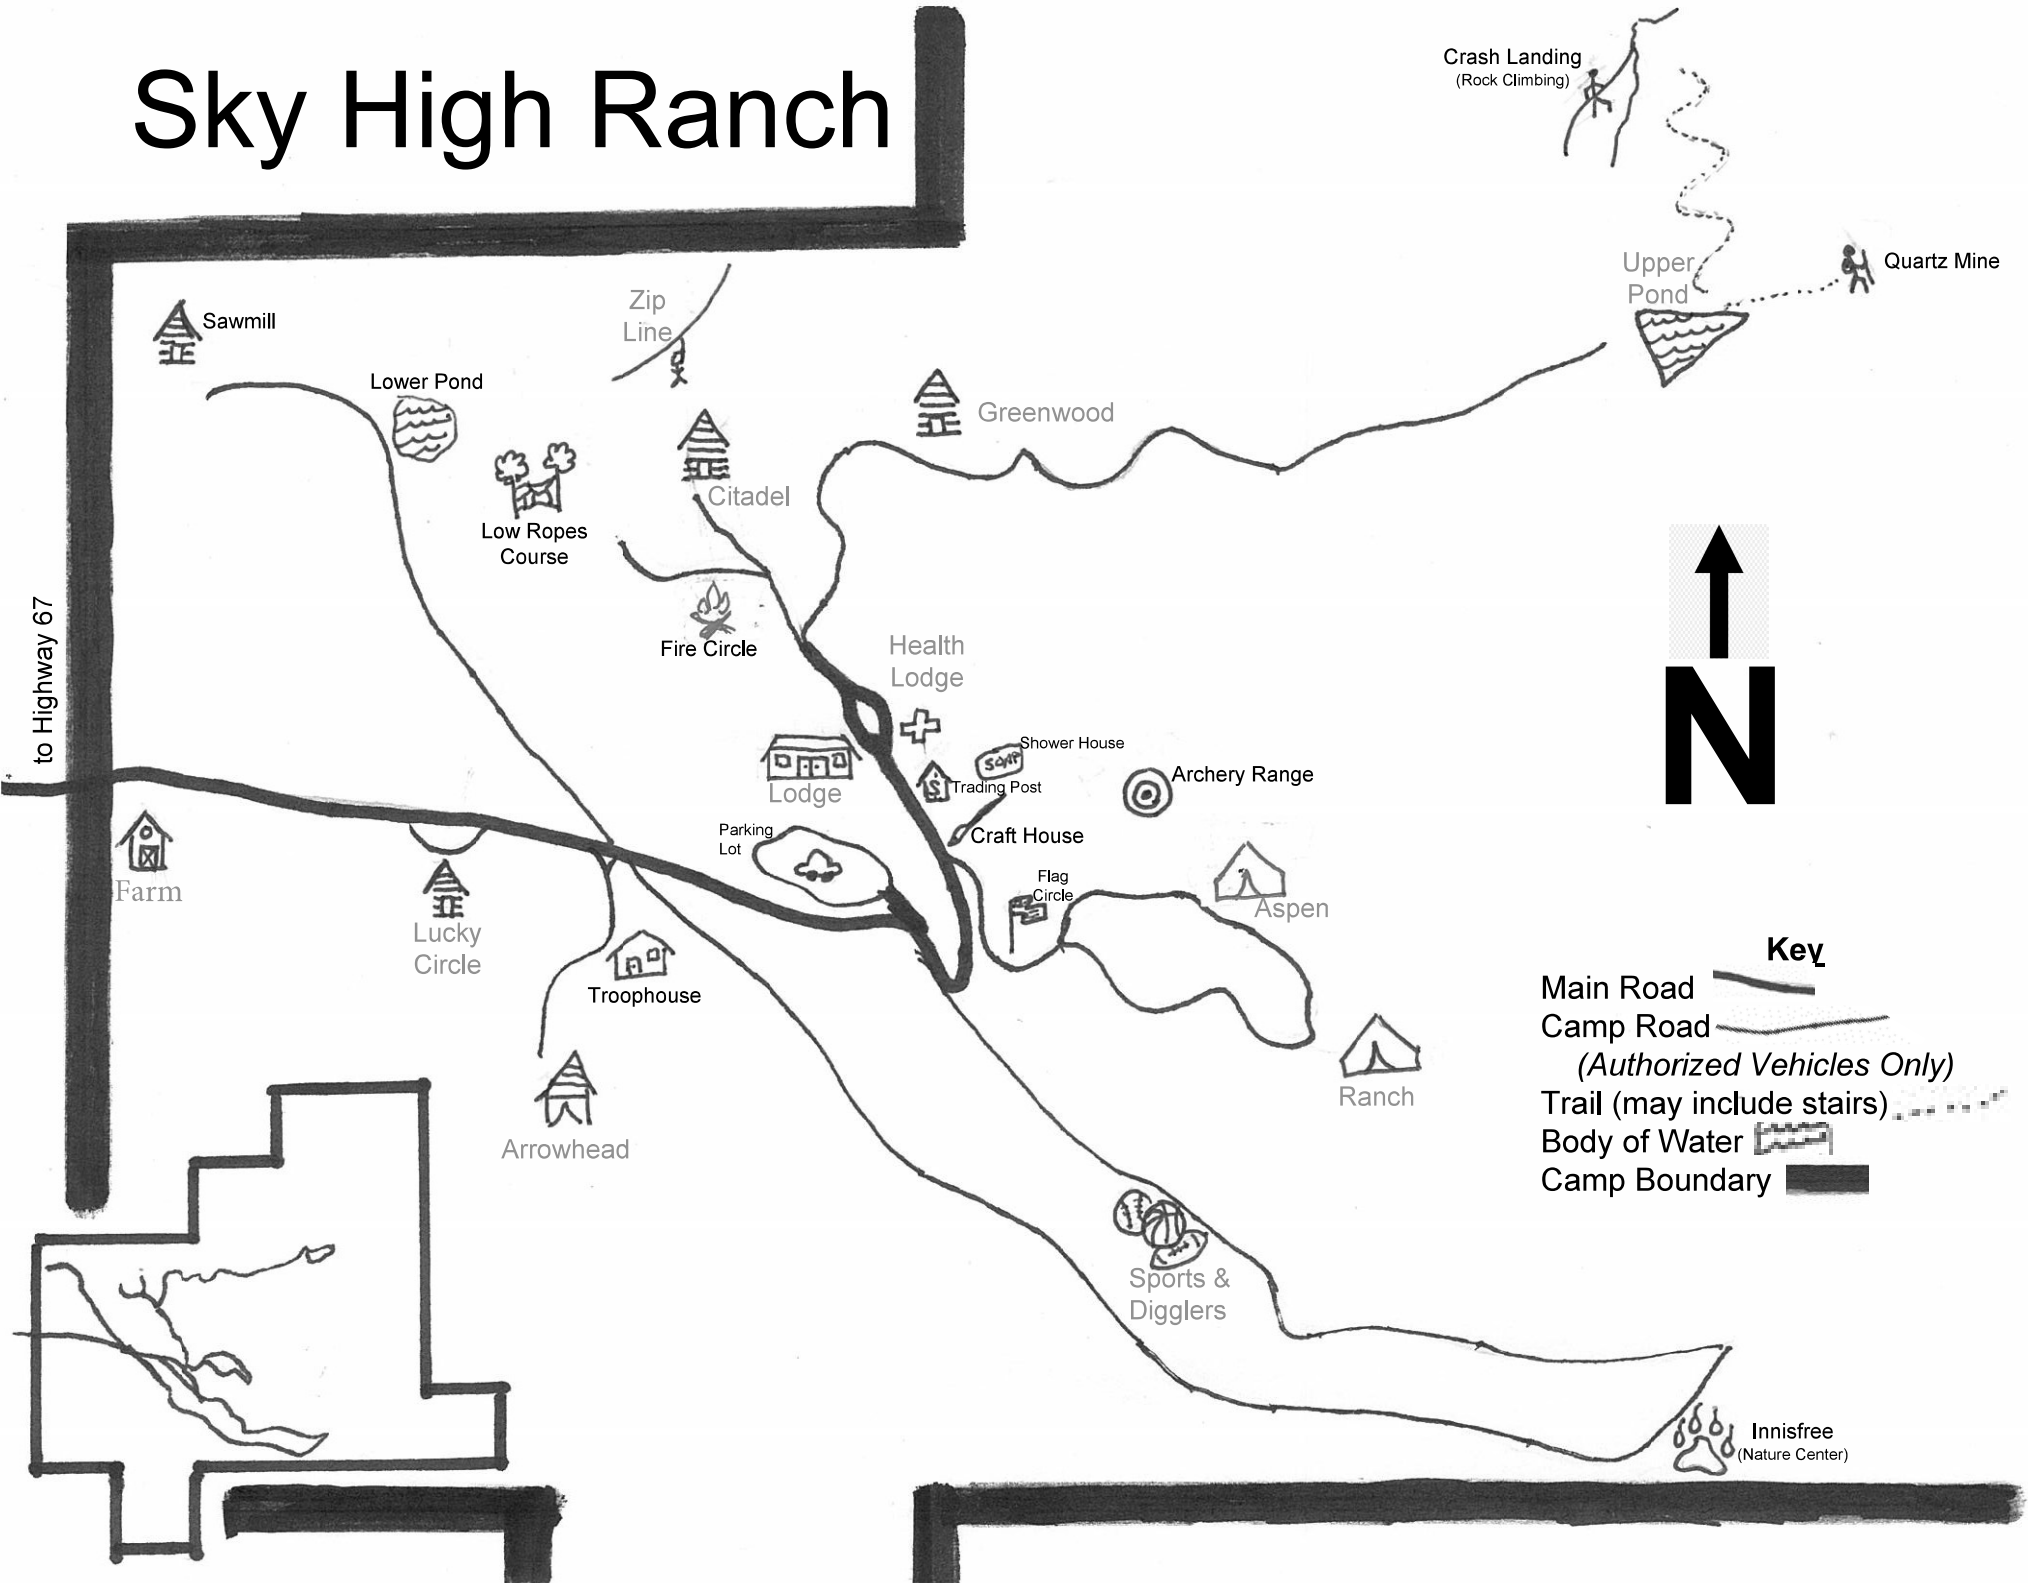

Sky High Ranch

to Highway 67

Crash Landing
(Rock Climbing)

Upper Pond

Quartz Mine

Key

- Main Road
- Camp Road
- (Authorized Vehicles Only)
- Trail (may include stairs)
- Body of Water
- Camp Boundary

Innisfree
(Nature Center)